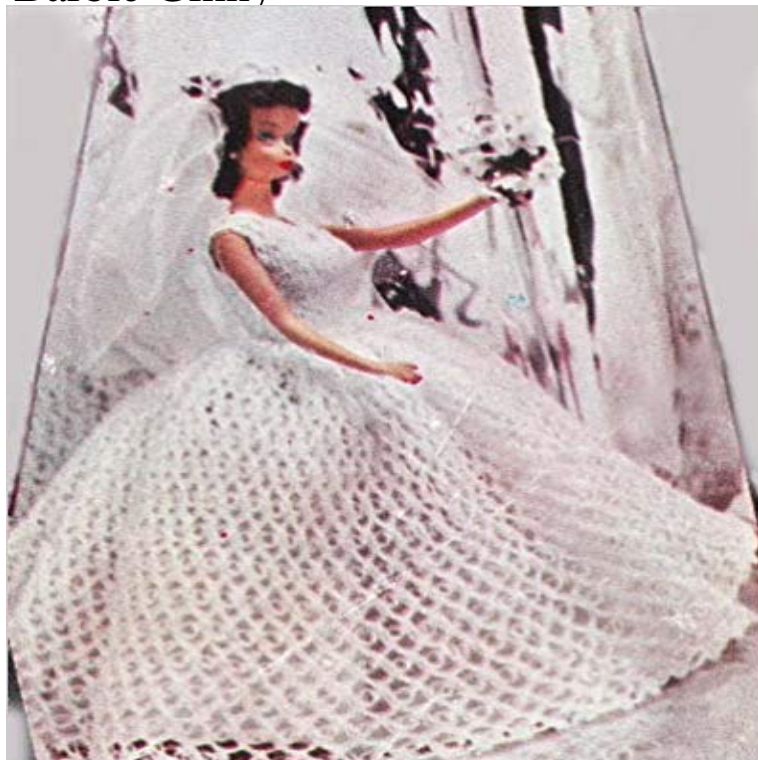

## Crochet Bridal Gown Wedding Dress Pattern for 8-10-12-19 inch Dolls Barbie Ginny

Directions are for an 8 doll. Figures in brackets are for 10, 12 and 19 dolls respectively  
Materials Required:  
AMERICAN THREAD COMPANY THE FAMOUS PURITAN MERCERIZED CROCHET COTTON, Article 40, 1 (2, 2, 4) balls WhiteSteel Crochet Hook No. 7 OR ANY SIZE HOOK WHICH WILL RESULT IN THE STITCH GAUGE BELOW  
6 (6, 8, 14) x 26 (30, 30, 52) each  
Satin and Crinoline 8 (10, 12, 14) x 20 (30, 30, 40) Tulle? (? , ? , 1) yd. ? White Ribbon Velcro Fastener White Flowers  
Please Note: There are no photographs for 8 inch, 10 inch or 19 inch dolls in this dress.