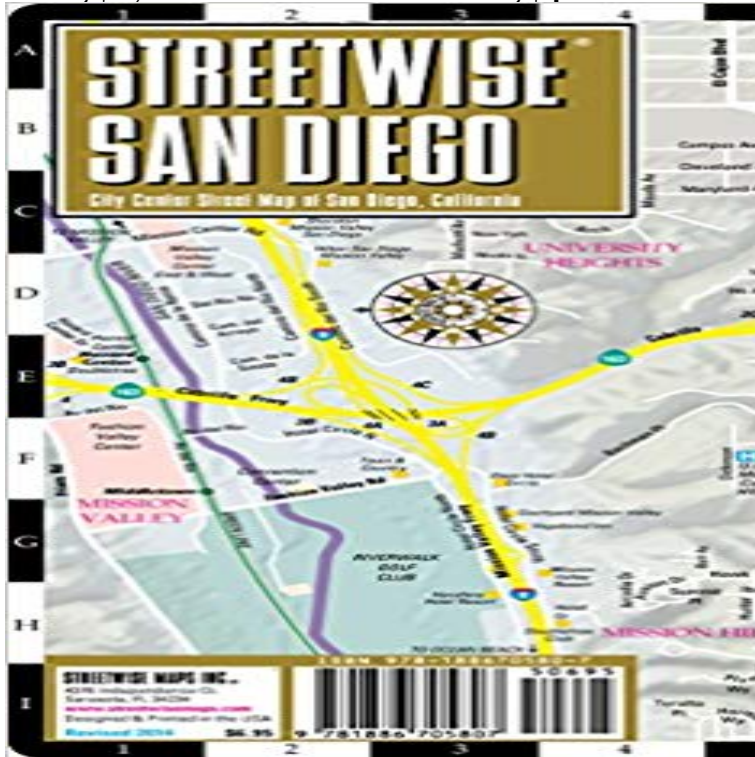

Streetwise San Diego Map - Laminated City Center Street Map of San Diego, California - Folding pocket size travel map with trolley lines

Streetwise San Diego Map - Laminated City Center Street Map of San Diego, California - Folding pocket size travel map with trolley lines & stations This map covers the following areas: Main San Diego Map 1:18,000 San Diego Area Map 1:55,000 Old Town Map 1:23,000 La Jolla Map 1:28,000 Welcome to San Diego, the second largest city in California. Mexico, the Pacific Ocean, the Anza-Borrego Desert and the Laguna Mountains surround San Diego and are all contributing factors to the ideal climate. With seventy miles of beaches, the Gaslight District, Sea World Adventure, LEGOLAND, La Jolla shopping and the San Diego Zoo; whatever your pleasure, San Diego is the ultimate playground for the whole family. To help get the most out of your visit, carry the STREETWISE map of San Diego. Lions and tigers and bears, oh my! Yes, the zoo is a must see. Over 4,000 animals, living in habitats that rival Mother Nature herself, create one of the best animal experiences you'll ever find. The Panda bears, on loan from China, are a big draw, but there is so much to see here that even if you miss these black and white fluff balls your day will be full. Balboa Park, where the zoo is located, has many other attractions you'll want to include the Spanish Village Arts Center-35 art studios in a recreated Spanish town square, the Timken Museum-a jewel of a small museum with European Old Masters paintings, House of Pacific Relations historic cottages host cultural festivals, San Diego Aerospace Museum take a simulated walk in space, The Old Globe and Junior Theatre-offering performances for all ages throughout, Hall of Champions Sports Museum-from Ted Williams to Tony Hawk, the San Diego Museum of Art-the regions oldest and largest, the Museum of Man-devoted to anthropology (more exciting than it sounds) and the Japanese Friendship Garden. That's just a partial list. There's also